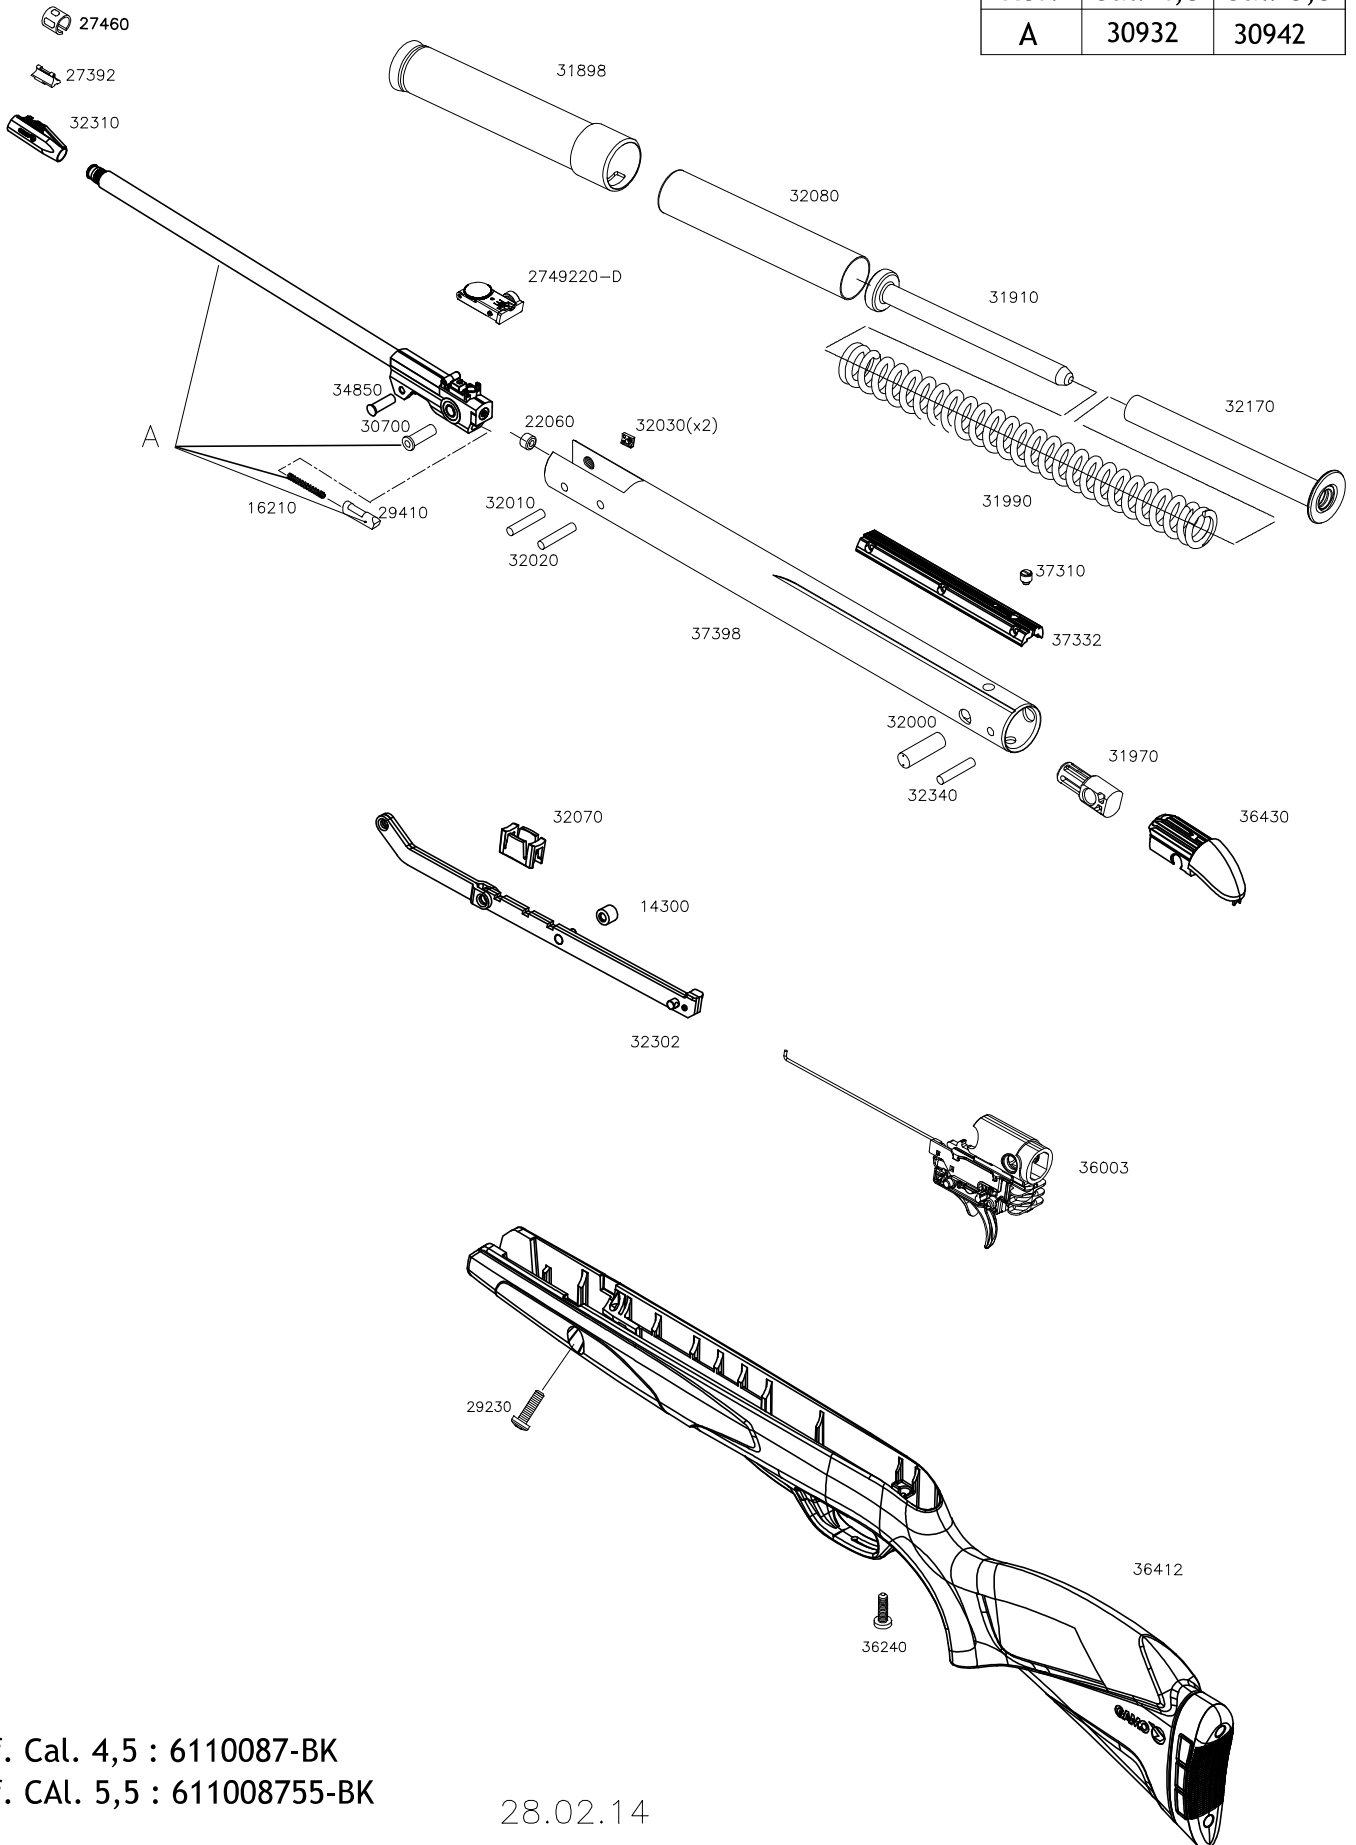

# BLACK KNIGHT

Ref.	Cal. 4,5	Cal. 5,5
A	30932	30942

Ref. Cal. 4,5 : 6110087-BK  
 Ref. CAL. 5,5 : 611008755-BK

28.02.14